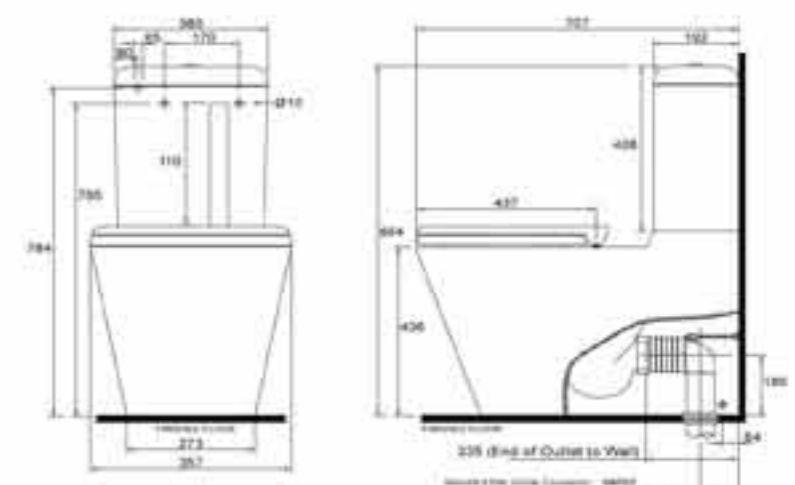

**IDEAL FOR  
NEW & RETRO  
INSTALLATION**

Unique design feature for retro installation. Enables connection to existing water inlet through the side of the pan.

The Oracle Back To Wall Close Coupled Toilet Suite

- Universal set out 95mm to 200mm.
- P/Trap set out 185mm.
- Optional internal back entry kit available which includes 900mm flexible connector and mini stop (MM186).
- Retro-fit most existing installations.
- Easy installation, no cement required. Floor brackets, caps and plugs supplied.
- Water saving 4 Star WELS Approved 4.5Ltr full flush, 3Ltr half flush.
- WaterMark Licenced to Australian Standards.
- Five Year Manufacturers Warranty on the Vitreous China pan and cistern.
- One Year Warranty on the valves, fittings & consumables.
- Optional extended pan collar (MM191) setout 215mm to 275mm.

The Oracle Back To Wall Close Coupled Toilet Suite features combination S or P trap adaptor with back entry water supply if required. The Oracle is ideal for Retro-Fitting due to its generous 95mm to 200mm pan adjustment. Supplied with S/Trap adaptor bend and pan collar. Ideal for new and retro installation.

**Oracle Back-To-Wall Specifications**

S/Trap: 95 min - 200 max, P/Trap: 185 height.  
Back Inlet: 784mm height - 110mm from centre.

Water saving 4-STAR WELS approved  
4.5-Litre full flush, 3-Litre half flush.