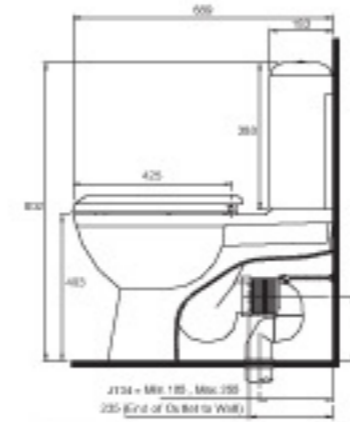

Oracle Back-To-Wall Specifications

S/Trap: 95 min - 200 max, P/Trap: 185 height. Back Inlet: 784mm height - 110mm from centre.

Oracle Bidet Specifications

Water saving 4-STAR WELS approved 4.5-Litre full flush, 3-Litre half flush.