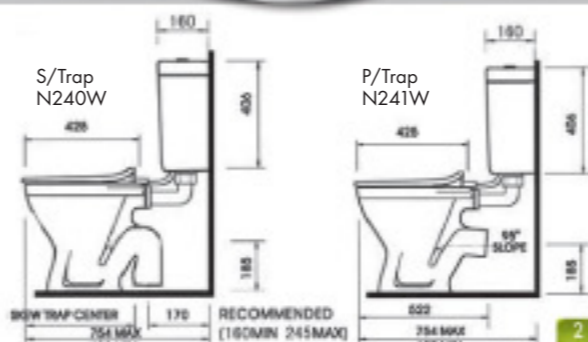

2 Centino Suite - Commodity Pan and Plastic Cistern.
S/Trap No. N240W P/Trap No. N241W

Good looking and functional, the Centino commodity suite is suitable for all commercial and domestic applications including unit developments, warehouses, offices and homes. You can't go wrong with this selection when it comes to quality and price. Suitable where a variable set out is required from 160mm - 245mm. (Adjustable link supplied).

3 Centino Deluxe Suite - Cara Skirted Pan & Centino Plastic Cistern.
S/Trap No. N340W P/Trap No. N341W

If you are building or renovating, looking for value for money, then the Centino Deluxe suite is the ideal choice. This suite offers quality and style without compromise. Manufactured from vitreous china it has a skirted pan, with a slim plastic dual flush cistern. Suitable where a variable set out is required from 140mm - 230mm. (Adjustable link supplied).

2 Centino Suite - Vitreous China Pan and Plastic Cistern.

Cara Link Suites are available in either S/Trap or P/Trap.

Centino and Centino Deluxe Suites are available in either S/Trap or P/Trap.