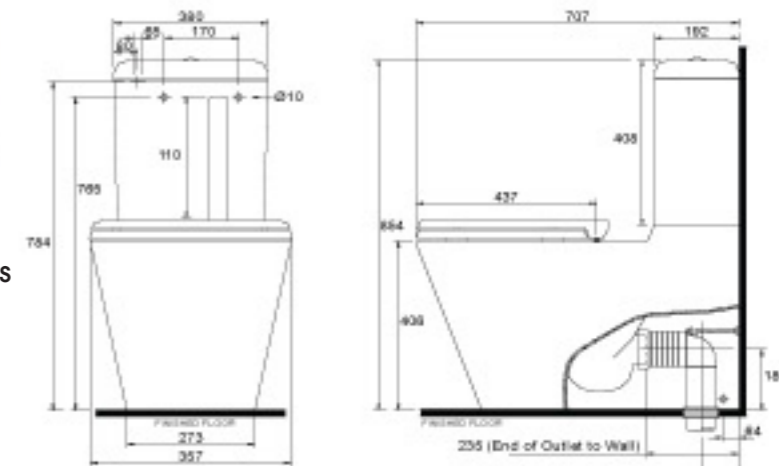

Oracle Back-To-Wall Specifications

S/Trap: 95 min - 200 max, P/Trap: 185 height. Back Inlet: 784mm height - 110mm from centre.