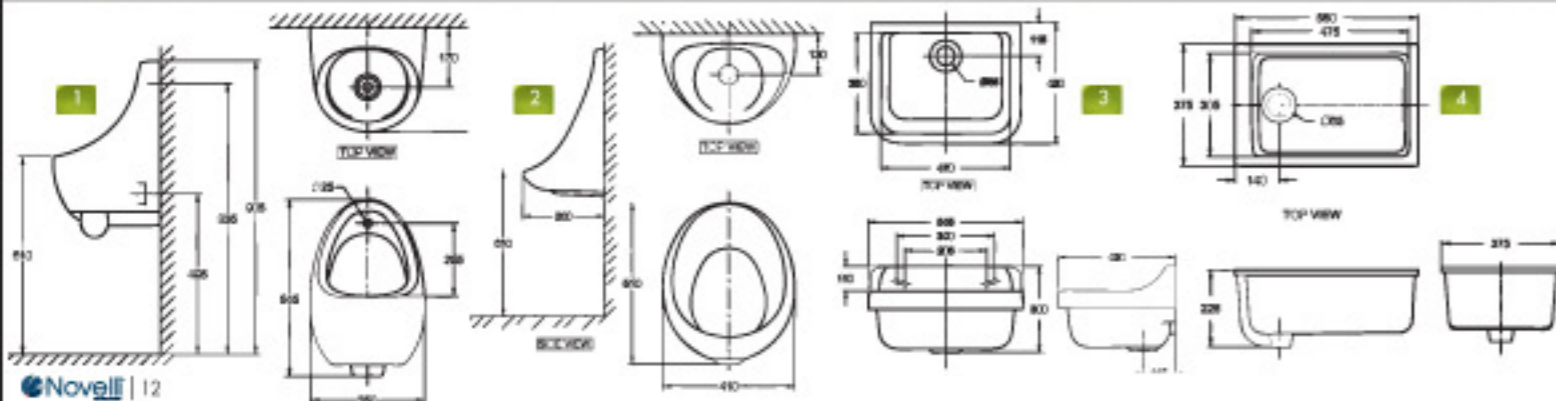

2
Cara Bottom Outlet Wall Hung Urinal and Exposed Spreader.
Back Inlet No. N610W
Top Inlet No. N611W

Cleaners and Lab Sinks

3
Cara Cleaners Sink No. N614W
Supplied with Brackets and Grate.

4
Cara Vitreous China Lab Sink. No. N615W
Supplied with overflow.