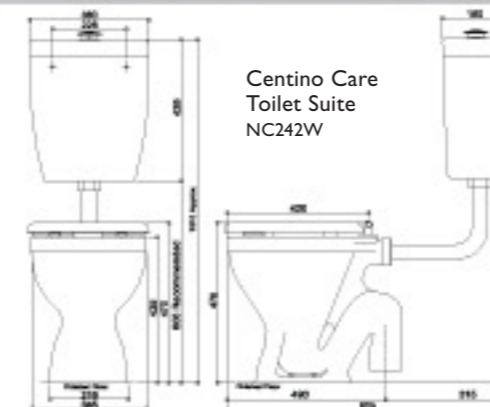

The Care Cisterns are supplied with a Dual Flush Button with raised dots for the vision impaired. No. MM907

Armanti Toilet Suites are available in either S/Trap or P/Trap.

Armanti Verno Bidet Specifications.