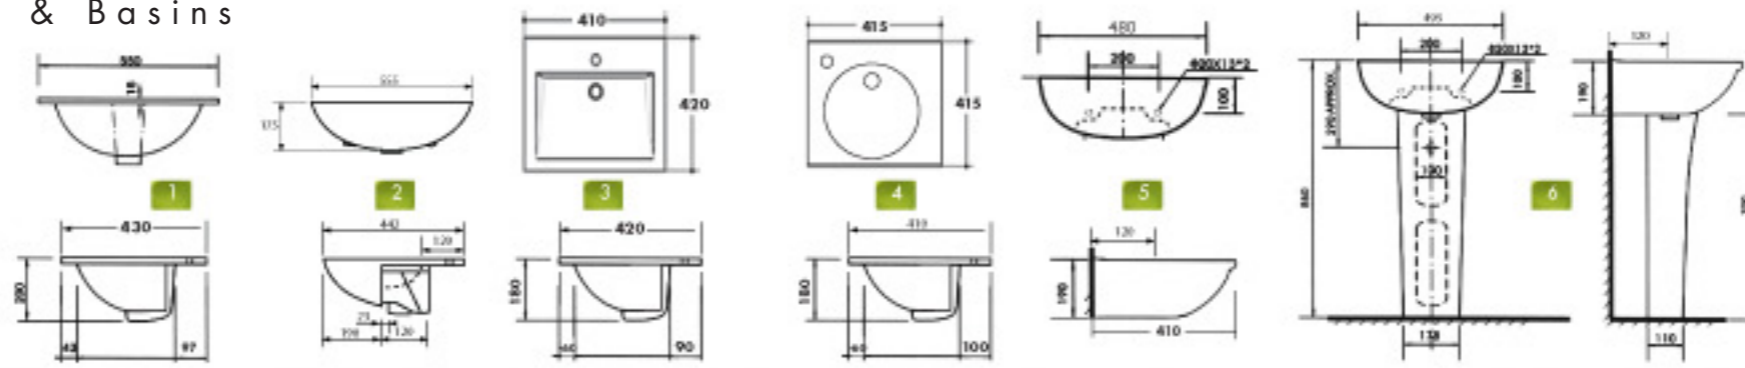

Centino Care Toilet Suite NC242W

Centino Deluxe Care Toilet Suite NC342W

Cara Care Toilet Suite NC142W

Novelli Vitreous China Vessels & Basins

Diablo Inset Trough

Smooth lines and free flowing shapes feature in Novelli's Designer Vitreous China Basins and Vessels.