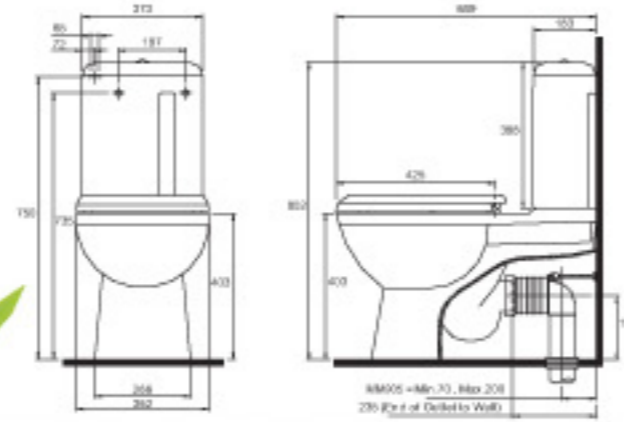

Oracle Back-To-Wall Specifications

S/Trap: 95 min - 200 max, P/Trap: 185 height. Back Inlet: 784mm height - 110mm from centre.

Oracle Bidet Specifications

Water saving 4-STAR WELS approved 4.5-Litre full flush, 3-Litre half flush.