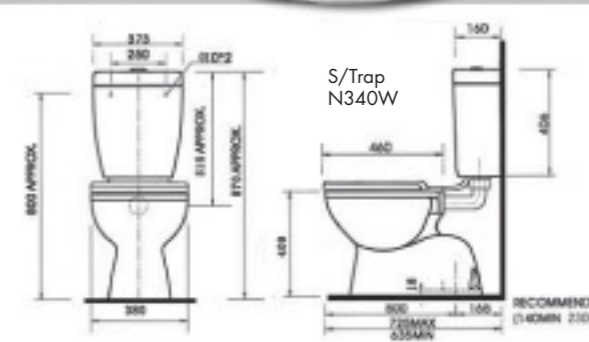

2 Centino Suite - Commodity Pan and Plastic Cistern.
S/Trap No. N240W P/Trap No. N241W

Good looking and functional, the Centino commodity suite is suitable for all commercial and domestic applications including unit developments, warehouses, offices and homes. You can't go wrong with this selection when it comes to quality and price. Suitable where a variable set out is required from 160mm - 245mm. (Adjustable link supplied).

3 Centino Deluxe Suite - Cara Skirted Pan & Centino Plastic Cistern.
S/Trap No. N340W P/Trap No. N341W

If you are building or renovating, looking for value for money, then the Centino Deluxe suite is the ideal choice. This suite offers quality and style without compromise. Manufactured from vitreous china it has a skirted pan, with a slim plastic dual flush cistern. Suitable where a variable set out is required from 140mm - 230mm. (Adjustable link supplied).

2 Centino Suite - Vitreous China Pan and Plastic Cistern.

3 Centino Deluxe Suite - Cara Skirted Pan & Centino Plastic Cistern.

Cara Link Suites are available in either S/Trap or P/Trap.

Centino and Centino Deluxe Suites are available in either S/Trap or P/Trap.