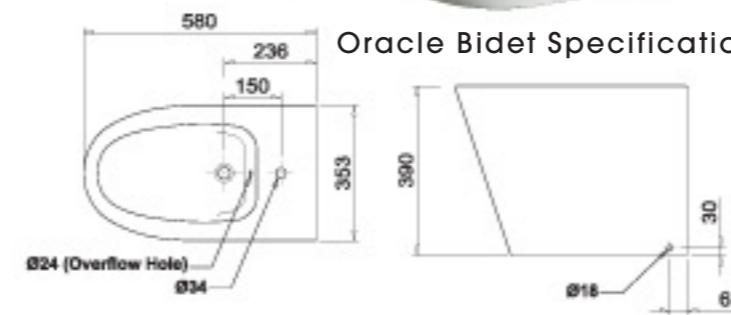

- Universal set out 95mm to 200mm.
- P/Trap set out 185mm.
- Optional internal back entry kit available which includes 900mm flexible connector and mini stop (MM186).
- Retro-fit most existing installations.
- Easy installation, no cement required. Floor brackets, caps and plugs supplied.
- Water saving 4 Star WELS Approved 4.5ltr full flush, 3Ltr half flush.
- WaterMark Licenced to Australian Standards.
- Five Year Manufacturers Warranty on the Vitreous China pan and cistern.
- One Year Warranty on the valves, fittings & consumables.
- Optional extended pan collar (MM191) setout 215mm to 275mm.

Oracle Back-To-Wall Specifications

S/Trap: 95 min - 200 max, P/Trap: 185 height. Back Inlet: 784mm height - 110mm from centre.

Oracle Bidet Specifications

Water saving 4-STAR WELS approved 4.5-Litre full flush, 3-Litre half flush.