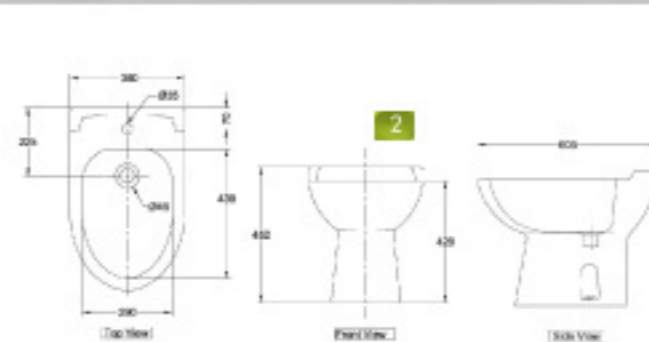

The Care Cisterns are supplied with a Dual Flush Button with raised dots for the vision impaired. No. MM907

Armanti Toilet Suites are available in either S/Trap or P/Trap.

Armanti Verno Bidet Specifications.