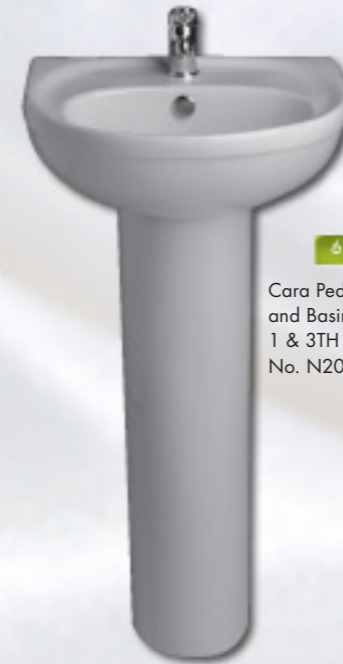

Cara Pedestal and Basin.
1 & 3TH
No. N207W