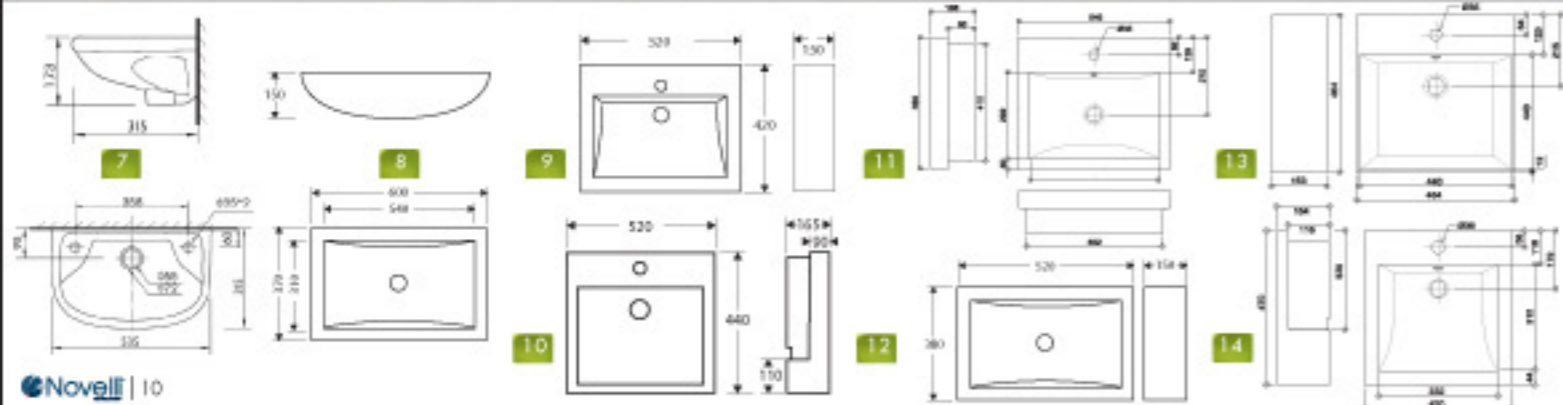

The Diablo inset trough is available with a glass timber vinyl two door cabinet and a composite grey granite top.