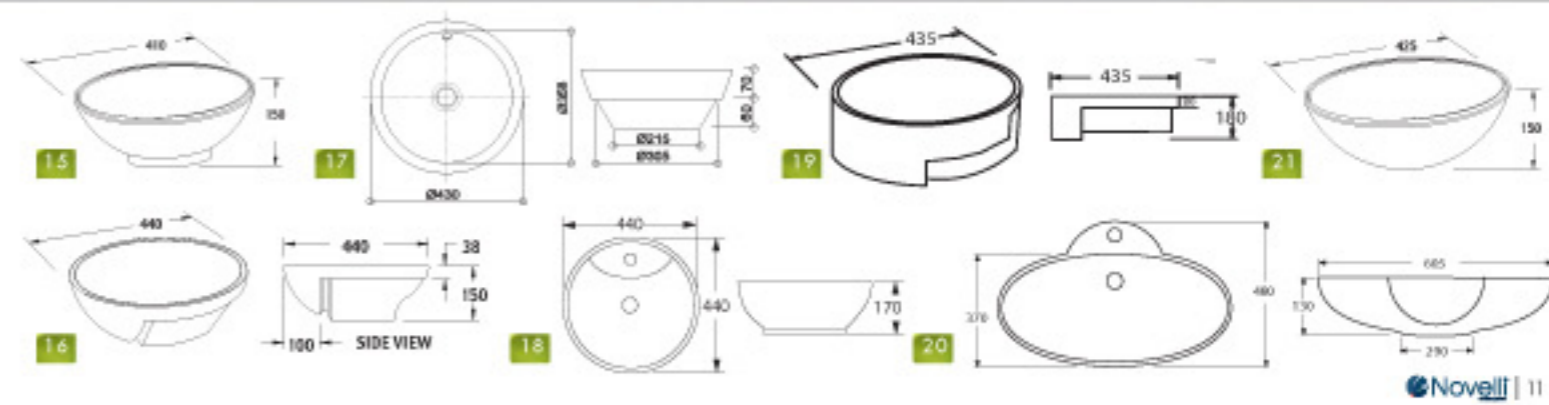

The Diablo inset trough is available with a glass timber vinyl two door cabinet and a composite grey granite top.