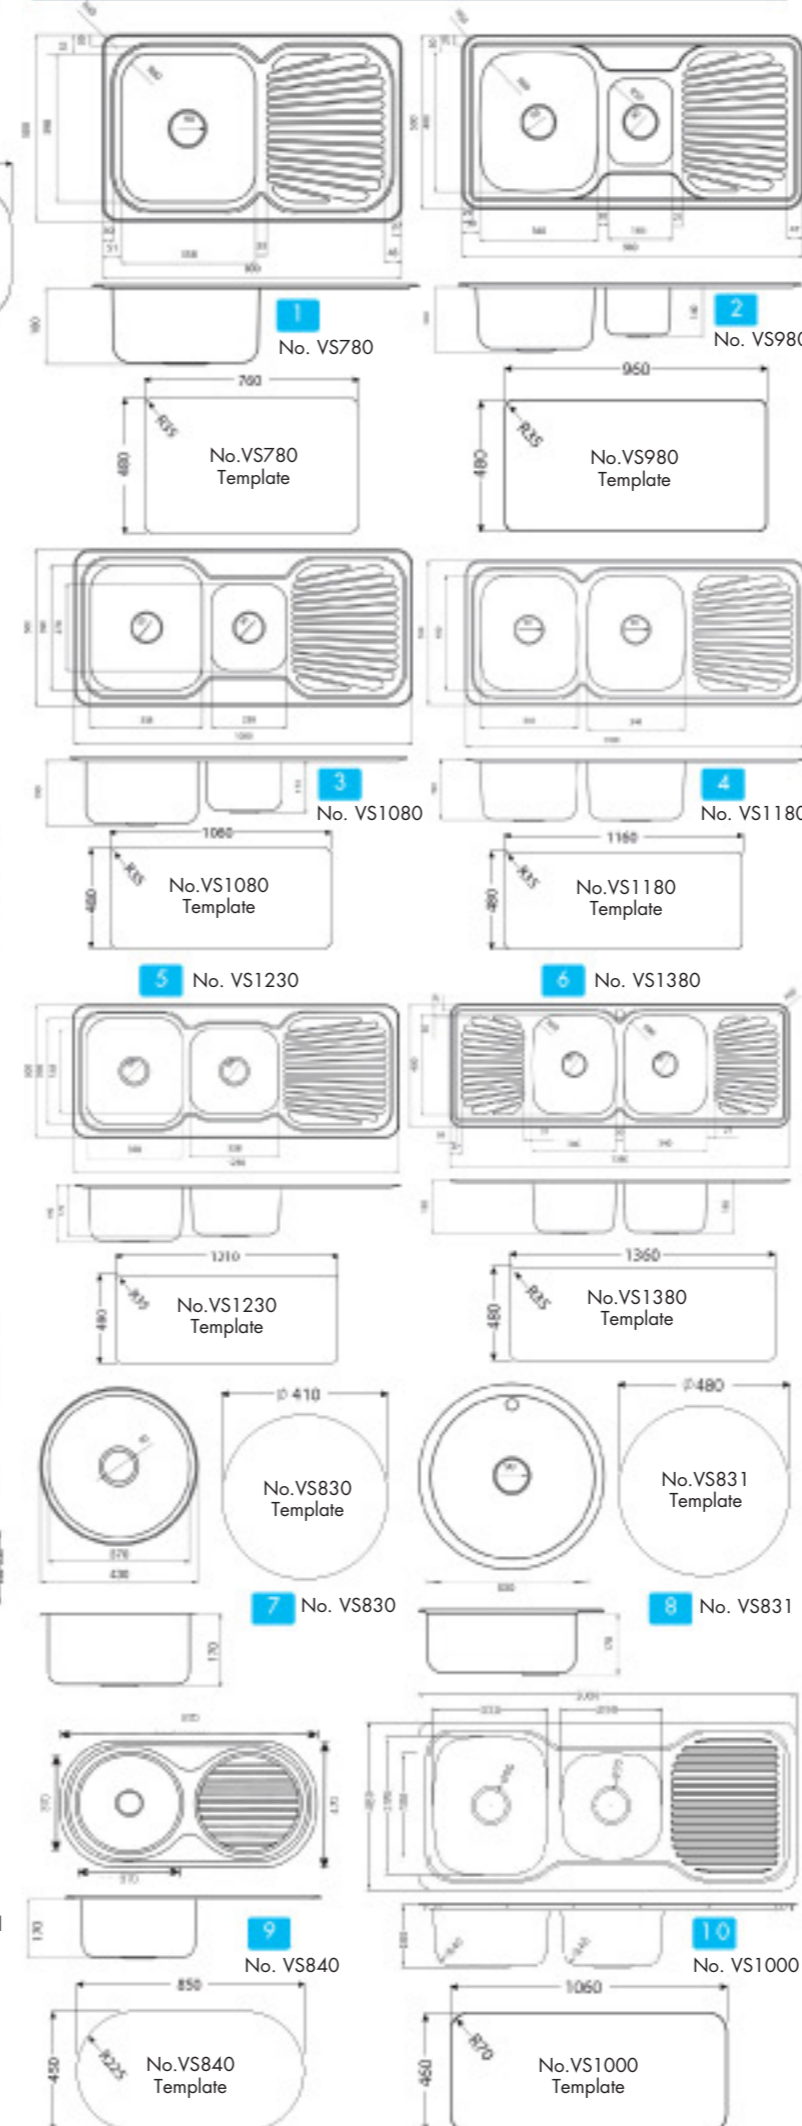

Contemporary Specifications