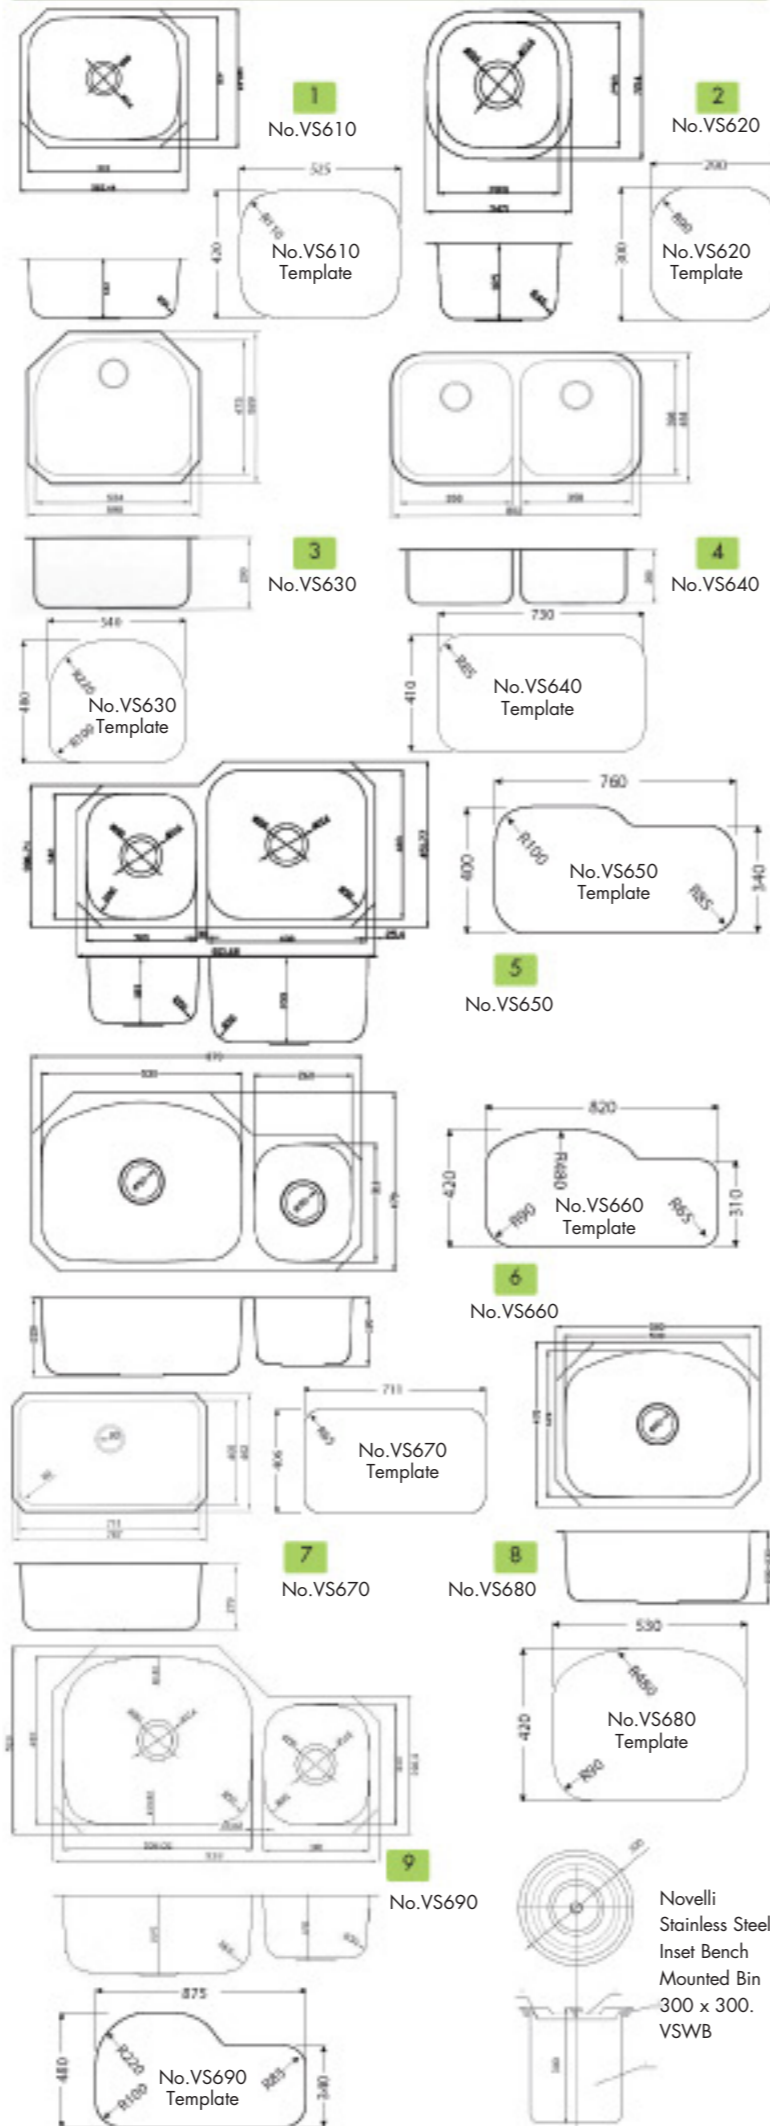

Undermount Specifications