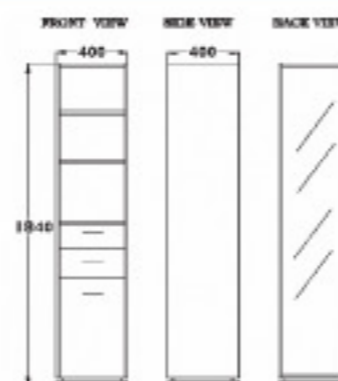

Venere Cosmetic Cabinet.
980 x 620 White Gloss lacquered.

Flora Cosmetic Cabinet.
980 x 620 White Gloss Lacquered.

1 Quadro Revolving Tallboy

2 Quadro Deluxe Revolving Tallboy

The space saving revolving Quadro Tallboys are freestanding and rotate on an easy glide smooth action base 180 degrees to reveal a full length mirror.

1 Quadro Revolving Tallboy Cabinet Features Glass Shelves, Two Drawers and Storage Cupboard. Rotates on an easy glide smooth action base 180 degrees to reveal a full length mirror.
400 x 400 x 1840H No.CC1800/G2