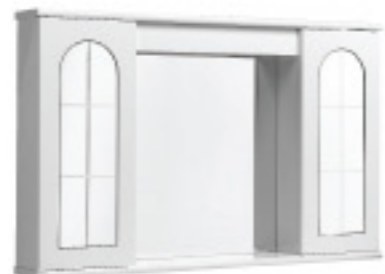

Venere Cosmetic Cabinet.
980 x 620 White Gloss lacquered.