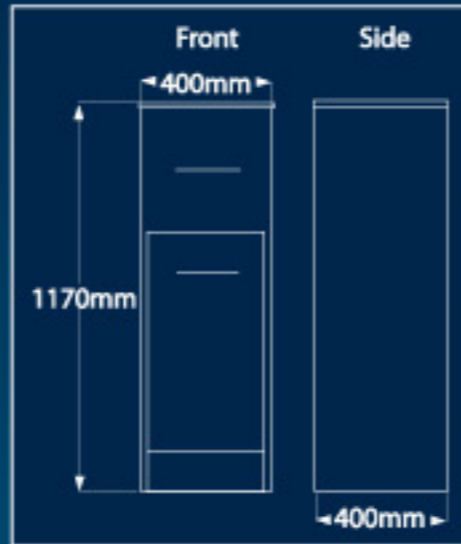

Quadro Shortboy / Cosmetic Cabinets

Quadro Tallboy

Quadro 1170 Shortboy
Ideal for the bathroom, laundry or walk in robe.

Quadro 1170 Shortboy Specifications

- High gloss lacquered finish
- Removable laundry basket
- Drawer has deluxe metal runners and slimline C/P brass handles