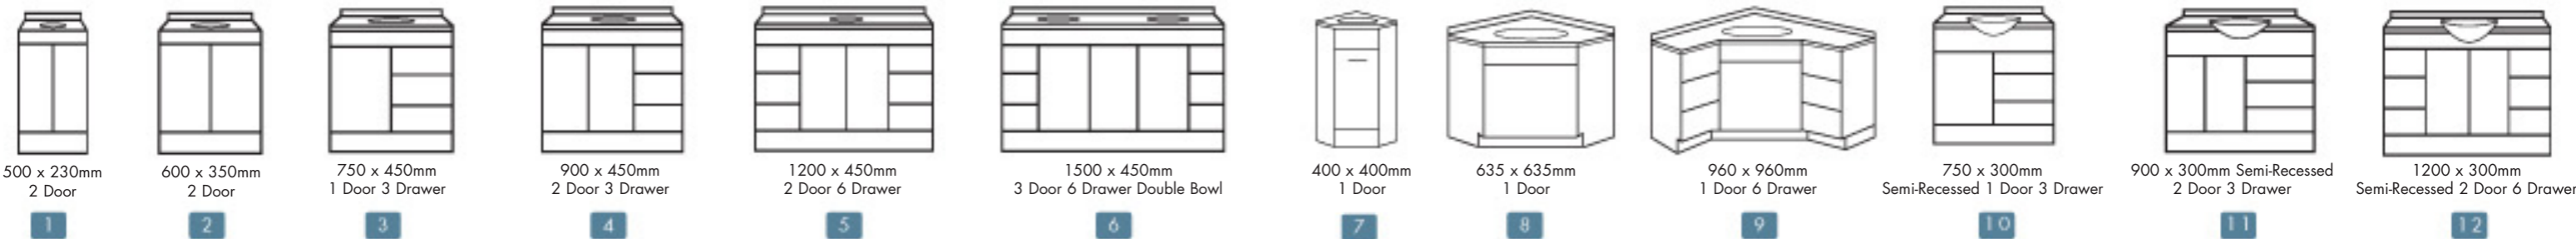

- 1 Deville 500 Vanity Gloss Foil with Polymarble Top. One or Three Tap Hole. 500 x 230.
- 2 Deville 600 Vanity Gloss Foil with Polymarble Top. (Rear Tap Holes) One or Three Tap Hole. 600 x 350.
- 3 Deville 750 Vanity Gloss Foil with Polymarble Top. Right Hand Drawers only. One or Three Tap Hole. 750 x 450.
- 4 Deville 900 Vanity Gloss Foil with Polymarble Top. Right Hand Drawers only. One or Three Tap Hole. 900 x 450.
- 5 Deville 1200 Vanity Gloss Foil with Polymarble Top. One or Three Tap Hole. 1200 x 450.
- 6 Deville 1500 Double Bowl Gloss Foil with Acrylic Top. One or Three Tap Hole. 1500 x 450.
- 7 Deville 400 Corner Vanity Gloss Lacquered with Polymarble Top. One Taphole Only. 400 x 400
- 8 Deville 600 Corner Vanity Gloss Foil with Polymarble Top. One or Three Tap Hole. 635 x 635
- 9 Deville 900 Corner Vanity Gloss Foil with Polymarble Top. One or Three Tap Hole. 960 x 960
- 10 Deville 750 Semi-Recessed Vanity Gloss Foil with Polymarble Top. Right Hand Drawers only. One or Three Tap Hole. 750 x 300
- 11 Deville 900 Semi-Recessed Vanity Gloss Foil with Polymarble Top. Right Hand Drawers only. One or Three Tap Hole. 900 x 300
- 12 Deville 1200 Semi-Recessed Vanity Gloss Foil with Polymarble Top. One or Three Tap Hole. 1200 x 300

Vogue Bathroomware

Whatever your taste and whatever the style of your bathroom Vogue has a quality vanity to suit your needs.